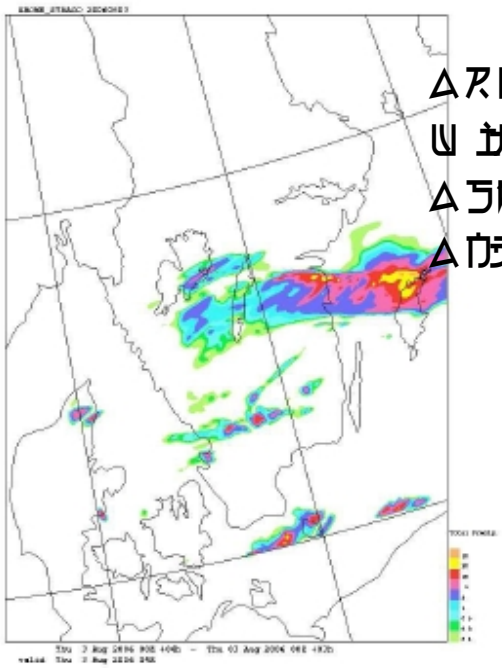

[a]

△ 内モ
↓ 北ナラ△
△ 南の南
△ 北