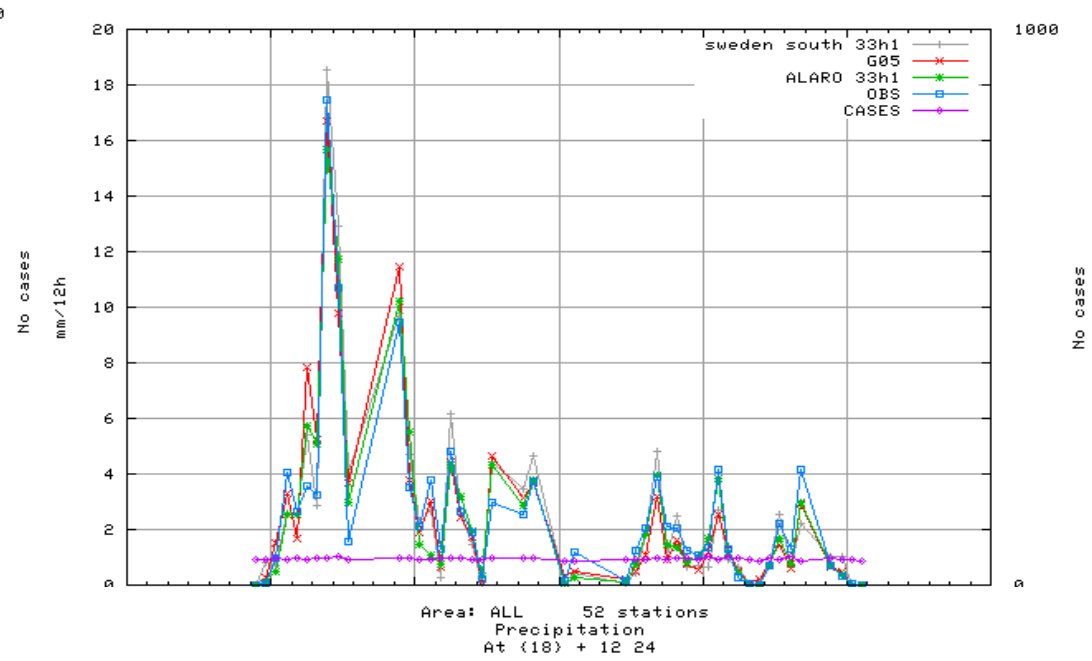

Area: ALL using 13 stations
 Period: 200809
 Cloud cover (octas) Hours: (18)

2007081 200 + 13

△よ△アロ ㊦㊦㊦㊦ ㊦㊦

2007081 200 + 13

△アロ㊦㊦ ㊦㊦㊦㊦ ㊦㊦

㊦㊦△△
㊦㊦㊦㊦㊦㊦ 1㊦㊦㊦

㊦㊦㊦㊦㊦ ㊦㊦㊦㊦㊦㊦

Area: ALL 52 stations
Precipitation
At (18) + 12 24

Area: ALL 52 stations
Precipitation
At (18) + 12 24

Area: ALL 52 stations
Precipitation
At (18) + 12 24

ALARO_NH 20070812

Sun 12 Aug 2007 00Z +13h - Sun 12 Aug 2007 00Z +12h
valid Sun 12 Aug 2007 13Z

AROME_KPREK 20070812