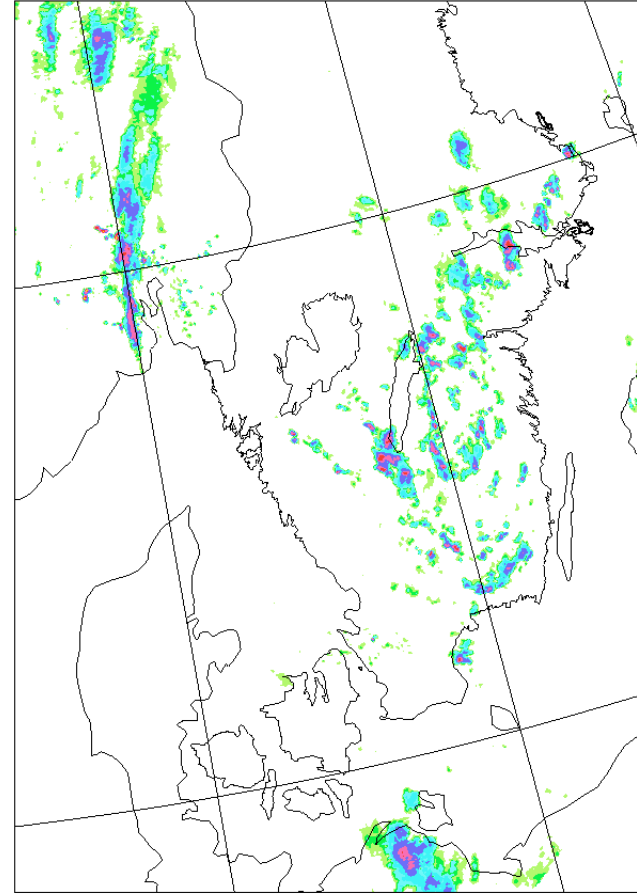

Area: ALL 52 stations
Precipitation
At (18) + 12 24

Area: ALL 52 stations
Precipitation
At (18) + 12 24

ALARO_NH 20070812

Sun 12 Aug 2007 00Z +13h - Sun 12 Aug 2007 00Z +12h
valid Sun 12 Aug 2007 13Z

AROME_KPREK 20070812

Sun 12 Aug 2007 00Z +13h - Sun 12 Aug 2007 00Z +12h
valid Sun 12 Aug 2007 13Z

Total Precip.

Sun 12 Aug 2007 13Z +00h
valid Sun 12 Aug 2007 13Z

△よ△アロ ㊦㊦㊦
㊦㊦

△アロ㊦㊦ ㊦㊦㊦
㊦㊦

ア△㊦㊦

㊦㊦㊦㊦㊦㊦㊦㊦

㊦㊦㊦㊦㊦㊦㊦

SAL – Structure Amplitude Location

Problematic aspects of grid point based error scores

SAL – Structure Amplitude Location

AROME 20080901-20080930 18UTC, 3h acc precip +09 and +15, #OB<20, sumOB<4000

ALARO 20080901-20080930 18UTC, 3h acc precip +09 and +15, #OB<20, sumOB<4000