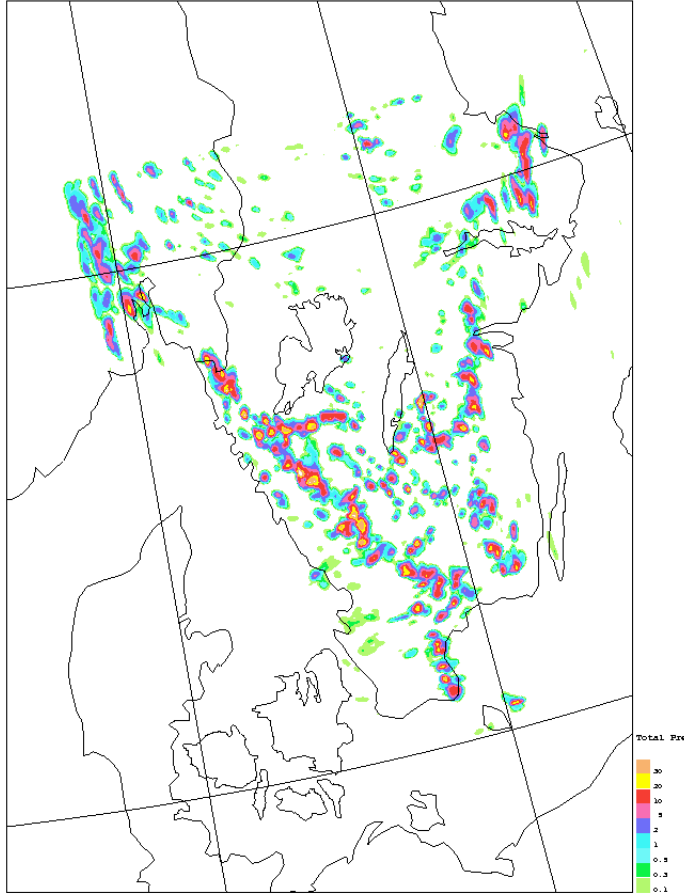

Area: ALL using 13 stations
 Period: 200809
 Cloud cover (octas) Hours: (18)

2007081 200 + 13

△よ△アロ ㊦㊦㊦㊦ ㊦㊦

2007081 200 + 13

△アロ㊦㊦ ㊦㊦㊦㊦ ㊦㊦

㊦㊦△△
㊦㊦㊦㊦㊦㊦ 1㊦㊦㊦

㊦㊦㊦㊦㊦ ㊦㊦㊦㊦㊦㊦

Area: ALL 52 stations
Precipitation
At (18) + 12 24

Area: ALL 52 stations
Precipitation
At (18) + 12 24

Area: ALL 52 stations
Precipitation
At (18) + 12 24

ALARO_NH 20070812

Sun 12 Aug 2007 00Z +13h - Sun 12 Aug 2007 00Z +12h
valid Sun 12 Aug 2007 13Z

AROME_KPREK 20070812

Sun 12 Aug 2007 00Z +13h - Sun 12 Aug 2007 00Z +12h
valid Sun 12 Aug 2007 13Z

Total Precip.

Sun 12 Aug 2007 13Z +00h
valid Sun 12 Aug 2007 13Z

△よ△アロ ㊦㊦㊦
㊦㊦

△アロ㊦㊦ ㊦㊦㊦
㊦㊦

ア△㊦㊦

㊦㊦㊦㊦㊦㊦㊦㊦

㊦㊦㊦㊦㊦㊦㊦

SAL – Structure Amplitude Location

Problematic aspects of grid point based error scores

SAL – Structure Amplitude Location

AROME 20080901-20080930 18UTC, 3h acc precip +09 and +15, #OB<20, sumOB<4000

ALARO 20080901-20080930 18UTC, 3h acc precip +09 and +15, #OB<20, sumOB<4000