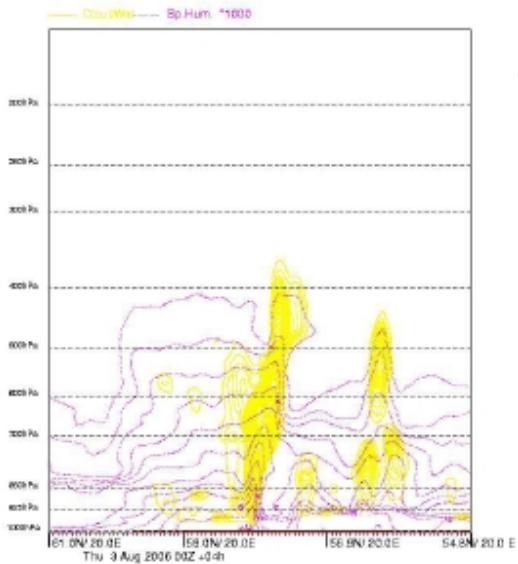

サア△て△

△フ△△

03 Aug 2006 03:00 UTC + 4h valid time: 03 Aug 2006 04:00 UTC

△△△△△
△△△
サア△て△
△△△△△
△△△

03 Aug 2006 03:00 UTC + 4h valid time: 03 Aug 2006 04:00 UTC

△△△△△
△△△
△フ△△
△△△△△
△△△ サア△て△ △△△

20060803 00+04