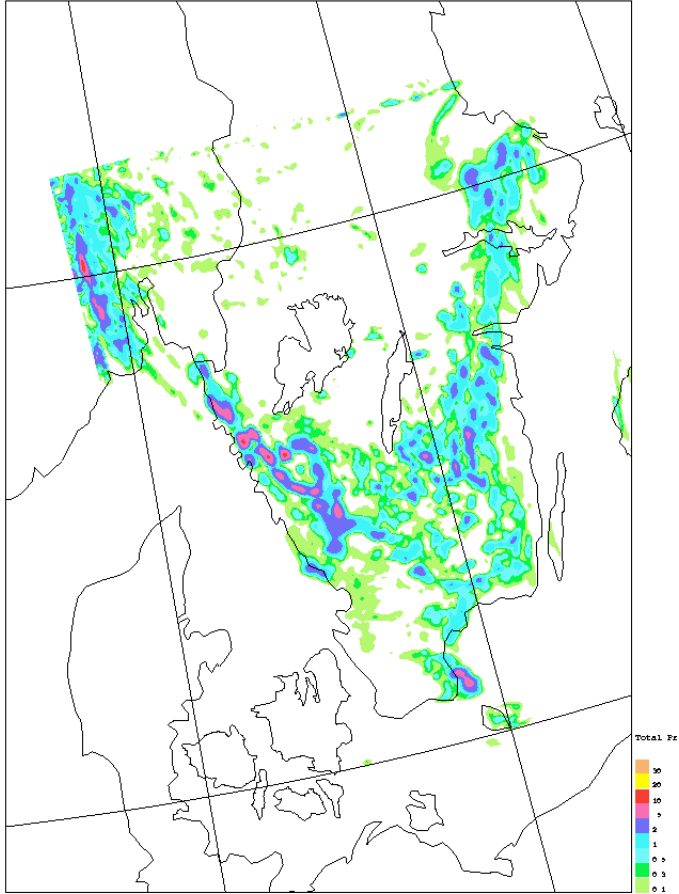

Area: ALL 13 stations
 Cloud cover (octas)
 At (18) + 09 12 15 18 21 24 27 30 Window: 24h

Area: ALL using 13 stations
 Period: 200807
 Cloud cover (octas) Hours: (18)

Area: ALL using 13 stations
 Period: 200808
 Cloud cover (octas) Hours: (18)

Area: ALL using 13 stations
 Period: 200809
 Cloud cover (octas) Hours: (18)

2007081 200 + 13

△よ△アロ ㊦㊦㊦㊦ ㊦㊦

2007081 200 + 13

△アロ㊦㊦ ㊦㊦㊦㊦ ㊦㊦

㊦㊦△△
㊦㊦㊦㊦㊦㊦ 1㊦㊦㊦

㊦㊦㊦㊦㊦ ㊦㊦㊦㊦㊦㊦

Area: ALL 52 stations
Precipitation
At (18) + 12 24

Area: ALL 52 stations
Precipitation
At (18) + 12 24

Area: ALL 52 stations
Precipitation
At (18) + 12 24

ALARO_NH 20070812

Sun 12 Aug 2007 00Z +13h - Sun 12 Aug 2007 00Z +12h
valid Sun 12 Aug 2007 13Z

AROME_KPREK 20070812