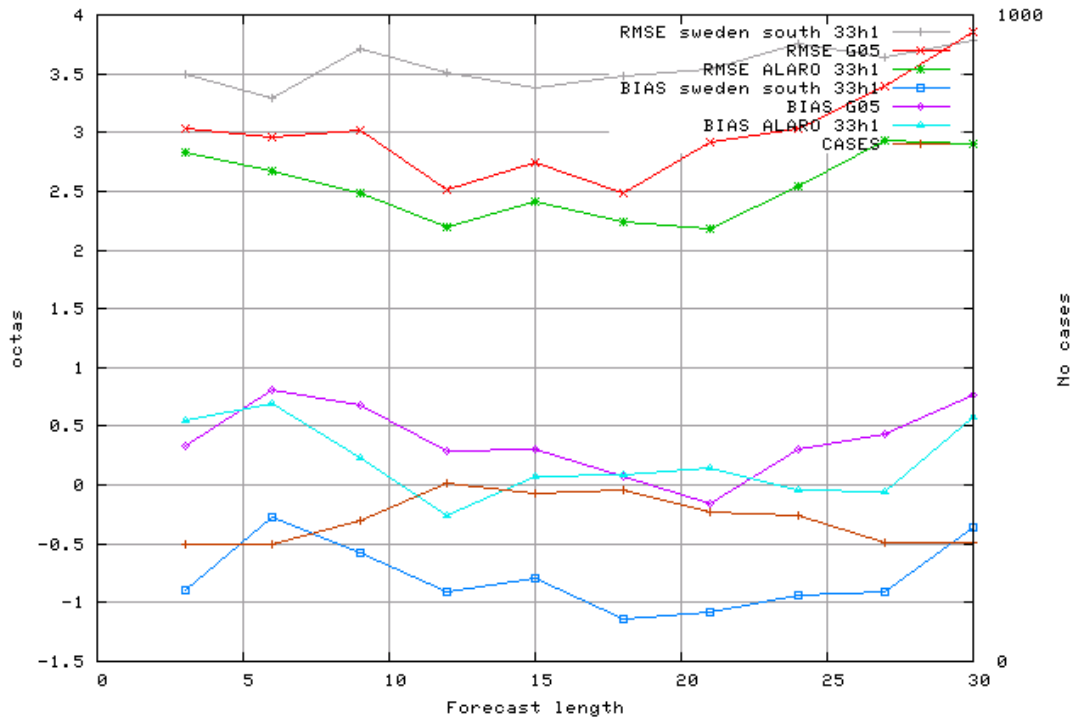

Area: ALL using 13 stations
 Period: 200809
 Cloud cover (octas) At (18) + 09 12 15 18 21 24 27 30

Area: ALL 13 stations
 Cloud cover (octas)
 At (18) + 09 12 15 18 21 24 27 30 Window: 24h

Area: ALL 13 stations
 Cloud cover (octas)
 At (18) + 09 12 15 18 21 24 27 30 Window: 24h

Area: ALL 13 stations
 Cloud cover (octas)
 At (18) + 09 12 15 18 21 24 27 30 Window: 24h

Area: ALL using 13 stations
 Period: 200807
 Cloud cover (octas) Hours: (18)

Area: ALL using 13 stations
 Period: 200808
 Cloud cover (octas) Hours: (18)