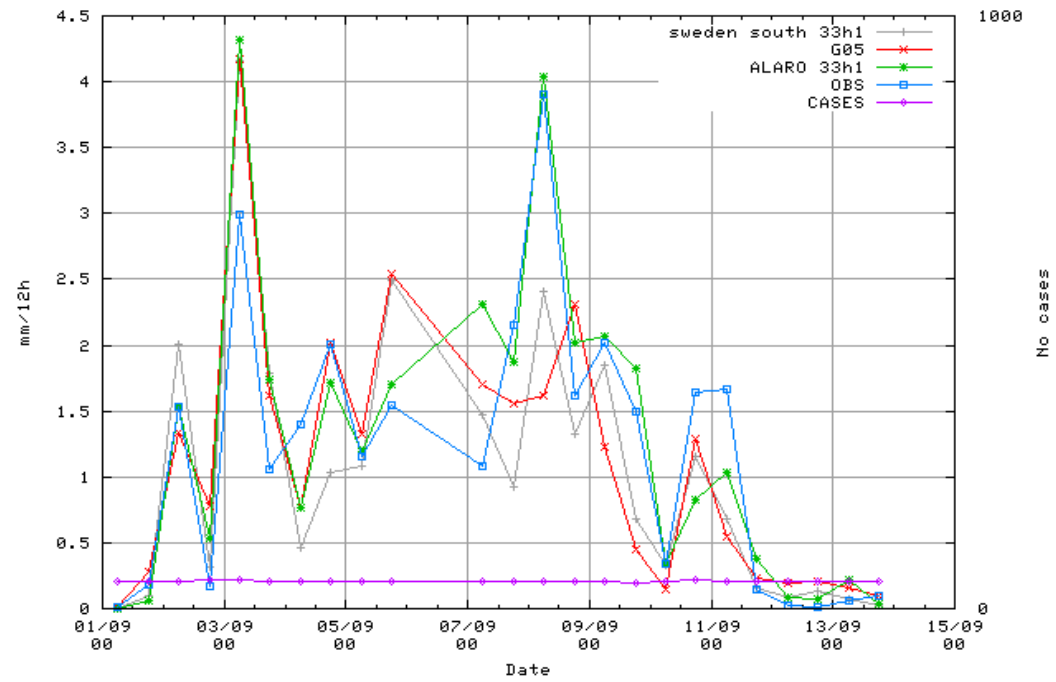

Area: ALL 13 stations
 Cloud cover (octas)
 At (18) + 09 12 15 18 21 24 27 30 Window: 24h

Area: ALL using 13 stations
 Period: 200807
 Cloud cover (octas) Hours: (18)

Area: ALL using 13 stations
 Period: 200808
 Cloud cover (octas) Hours: (18)

Area: ALL using 13 stations
 Period: 200809
 Cloud cover (octas) Hours: (18)

2007081 200 + 13

△よ△アロ ㊦㊦㊦㊦ ㊦㊦

2007081 200 + 13

△アロ㊦㊦ ㊦㊦㊦㊦ ㊦㊦

㊦㊦△△
㊦㊦㊦㊦㊦㊦ 1㊦㊦㊦

㊦㊦㊦㊦㊦ ㊦㊦㊦㊦㊦㊦

Area: ALL 52 stations
Precipitation
At (18) + 12 24

Area: ALL 52 stations
Precipitation
At (18) + 12 24

Area: ALL 52 stations
Precipitation
At (18) + 12 24

ALARO_NH 20070812

Sun 12 Aug 2007 00Z +13h - Sun 12 Aug 2007 00Z +12h
valid Sun 12 Aug 2007 13Z

AROME_KPREK 20070812

SAL – Structure Amplitude Location

Problematic aspects of grid point based error scores

SAL – Structure Amplitude Location

AROME 20080901-20080930 18UTC, 3h acc precip +09 and +15, #OB<20, sumOB<4000

ALARO 20080901-20080930 18UTC, 3h acc precip +09 and +15, #OB<20, sumOB<4000