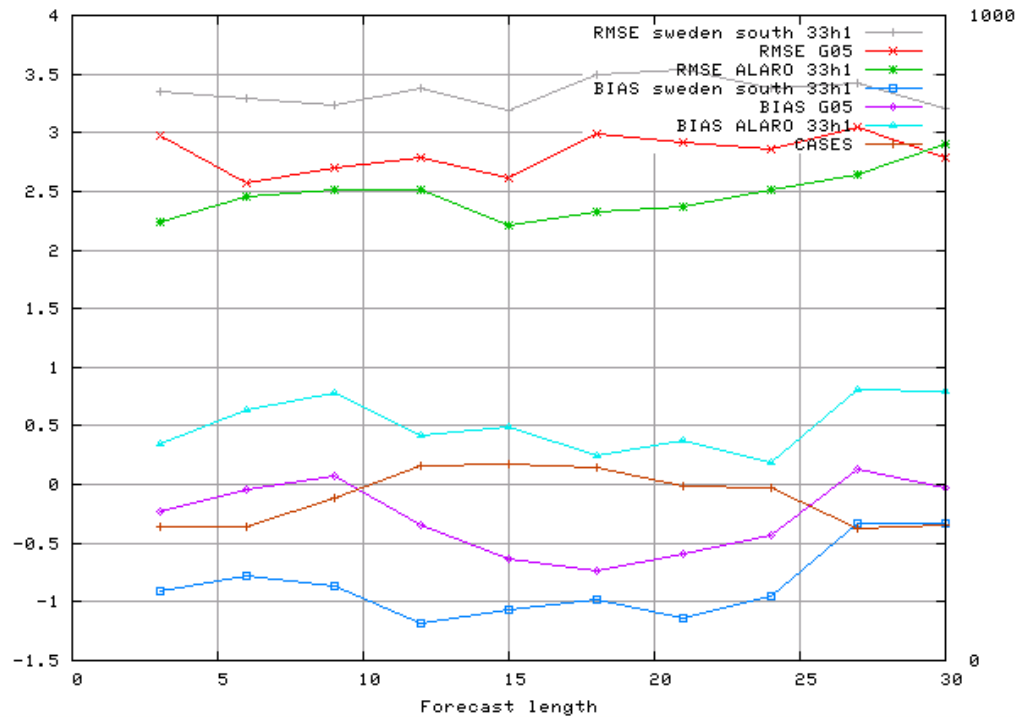

Area: ALL using 13 stations
 Period: 200809
 Cloud cover (octas) At (18) + 09 12 15 18 21 24 27 30

Area: ALL 13 stations
 Cloud cover (octas)
 At (18) + 09 12 15 18 21 24 27 30 Window: 24h

Area: ALL 13 stations
 Cloud cover (octas)
 At (18) + 09 12 15 18 21 24 27 30 Window: 24h

Area: ALL 13 stations
 Cloud cover (octas)
 At (18) + 09 12 15 18 21 24 27 30 Window: 24h

Area: ALL using 13 stations
 Period: 200807
 Cloud cover (octas) Hours: (18)

Area: ALL using 13 stations
 Period: 200808
 Cloud cover (octas) Hours: (18)