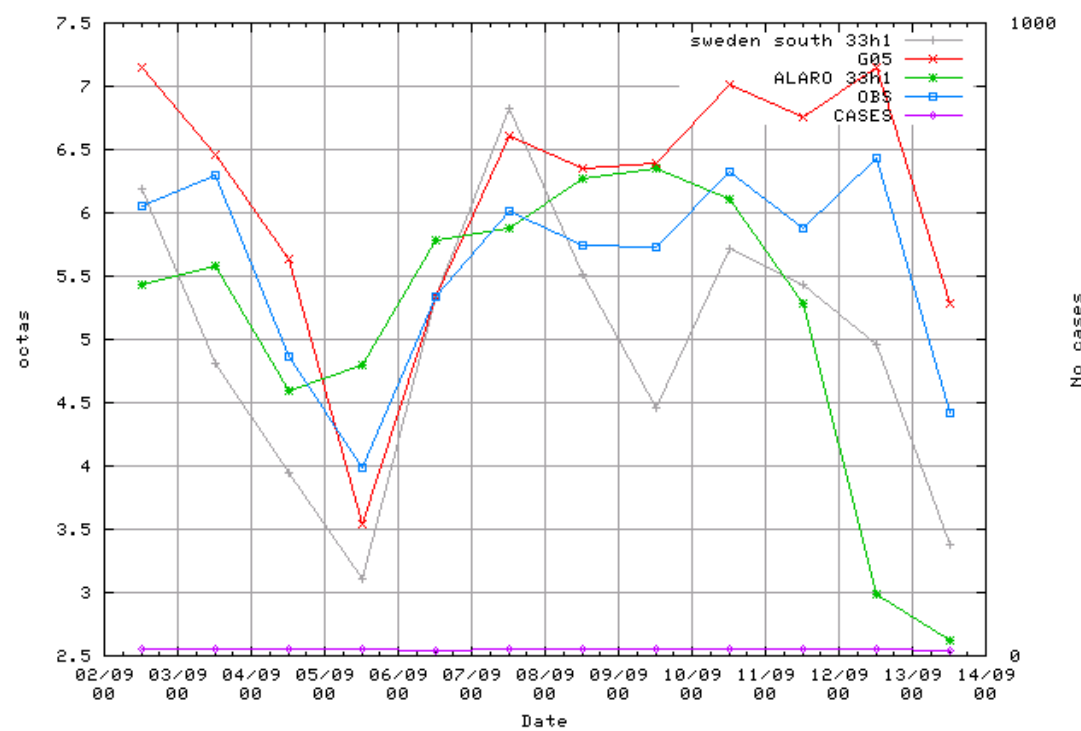

Area: ALL using 13 stations
 Period: 200809
 Cloud cover (octas) At (18) + 09 12 15 18 21 24 27 30

Area: ALL 13 stations
 Cloud cover (octas)
 At (18) + 09 12 15 18 21 24 27 30 Window: 24h

Area: ALL 13 stations
 Cloud cover (octas)
 At (18) + 09 12 15 18 21 24 27 30 Window: 24h

Area: ALL 13 stations
 Cloud cover (octas)
 At (18) + 09 12 15 18 21 24 27 30 Window: 24h

Area: ALL using 13 stations
 Period: 200807
 Cloud cover (octas) Hours: (18)

Area: ALL using 13 stations
 Period: 200808
 Cloud cover (octas) Hours: (18)