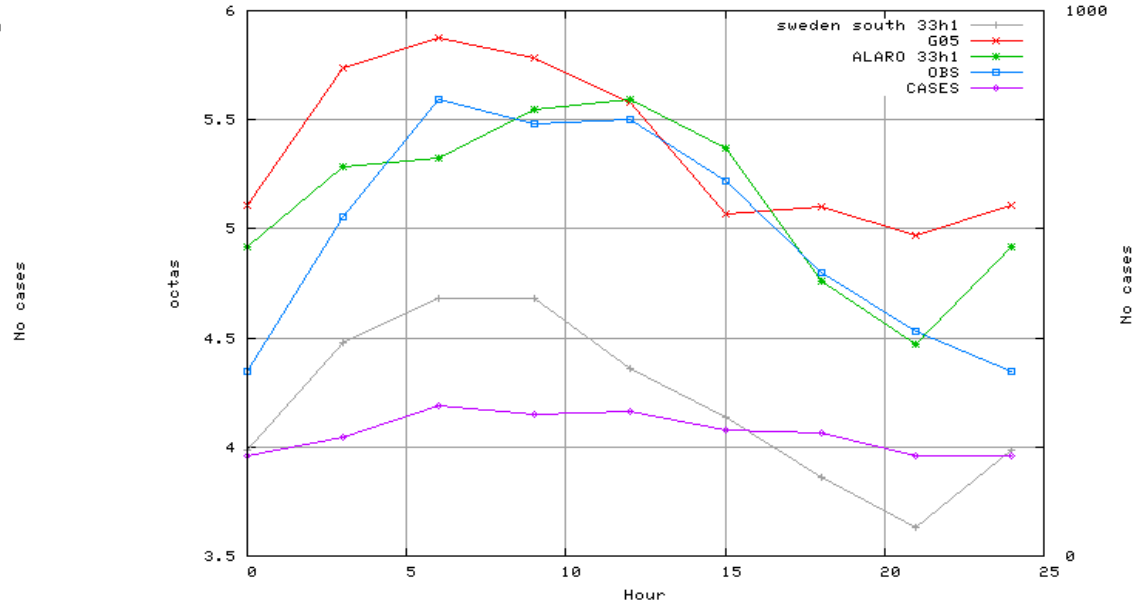

Area: ALL using 13 stations
 Period: 200809
 Cloud cover (octas) At (18) + 09 12 15 18 21 24 27 30

Area: ALL 13 stations
 Cloud cover (octas)
 At (18) + 09 12 15 18 21 24 27 30 Window: 24h

Area: ALL 13 stations
 Cloud cover (octas)
 At (18) + 09 12 15 18 21 24 27 30 Window: 24h