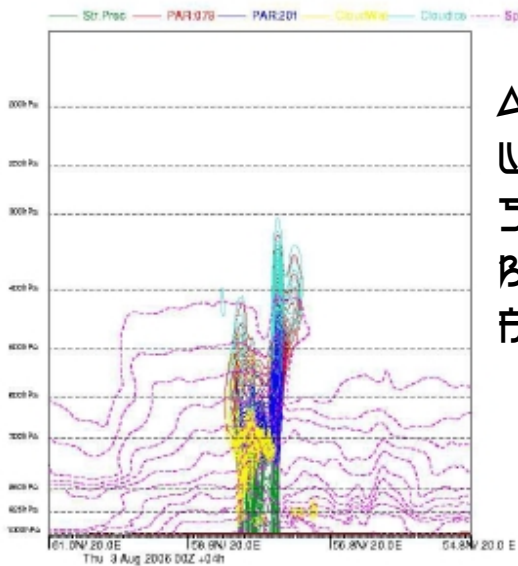

△△△△△
△△△
サア△て△
△△△△△
△△△

03 Aug 2006 03:00 UTC + 4h valid time: 03 Aug 2006 04:00 UTC