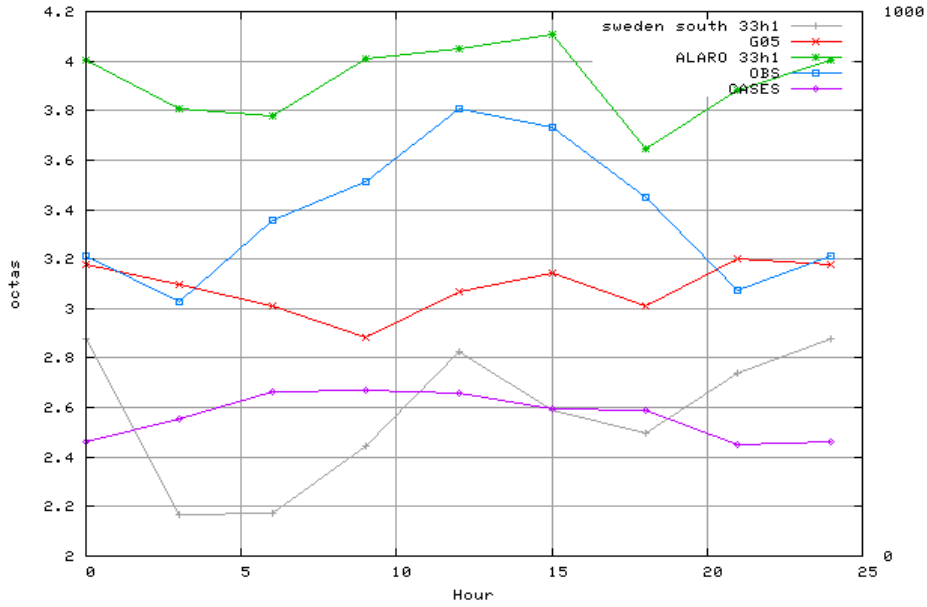

Area: ALL using 13 stations
Period: 200807
Cloud cover (octas) At (18) + 09 12 15 18 21 24 27 30