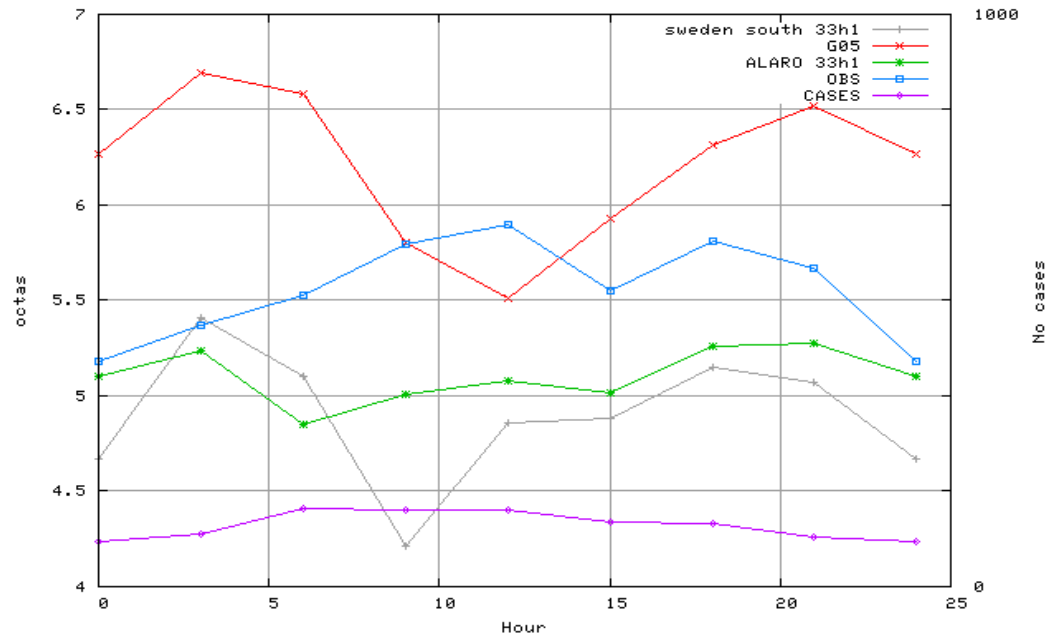

Area: ALL using 13 stations
 Period: 200809
 Cloud cover (octas) At (18) + 09 12 15 18 21 24 27 30

Area: ALL 13 stations
 Cloud cover (octas)
 At (18) + 09 12 15 18 21 24 27 30 Window: 24h

Area: ALL 13 stations
 Cloud cover (octas)
 At (18) + 09 12 15 18 21 24 27 30 Window: 24h