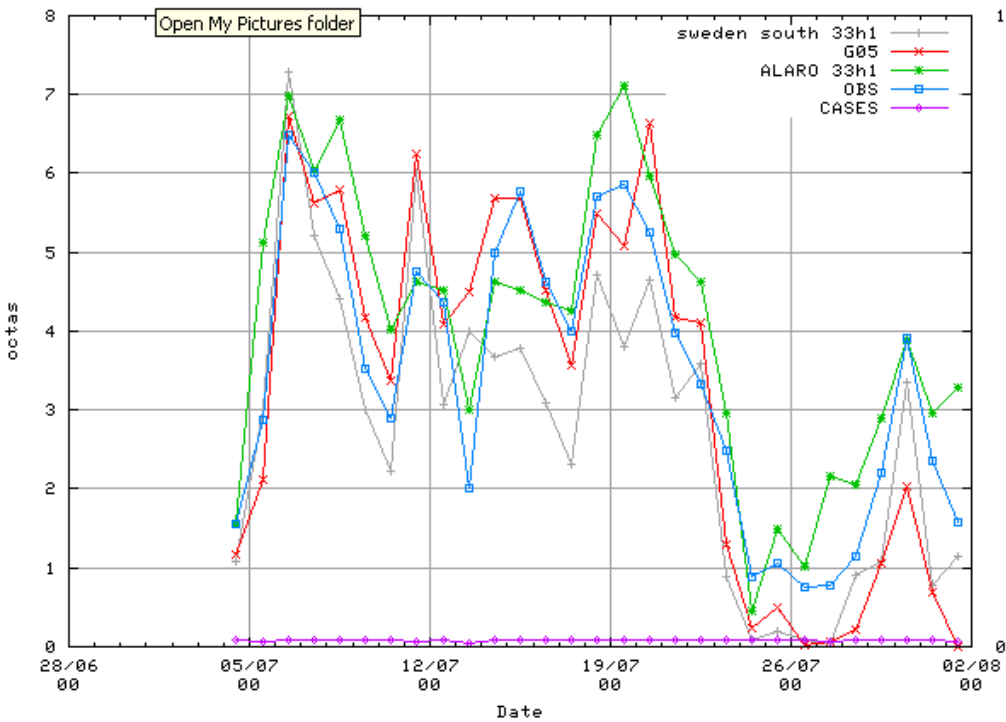

Experiences with AROME / ALARO at SMHI

Lisa Bengtsson
2008-11-24

Area: ALL using 13 stations
 Period: 200807
 Cloud cover (octas) At (18) + 09 12 15 18 21 24 27 30

Area: ALL using 13 stations
 Period: 200808
 Cloud cover (octas) At (18) + 09 12 15 18 21 24 27 30

Area: ALL using 13 stations
 Period: 200809
 Cloud cover (octas) At (18) + 09 12 15 18 21 24 27 30

Area: ALL 13 stations
 Cloud cover (octas)
 At (18) + 09 12 15 18 21 24 27 30 Window: 24h

Area: ALL 13 stations
 Cloud cover (octas)
 At (18) + 09 12 15 18 21 24 27 30 Window: 24h

Area: ALL 13 stations
 Cloud cover (octas)
 At (18) + 09 12 15 18 21 24 27 30 Window: 24h

Area: ALL using 13 stations
 Period: 200807
 Cloud cover (octas) Hours: (18)

Area: ALL using 13 stations
 Period: 200808
 Cloud cover (octas) Hours: (18)