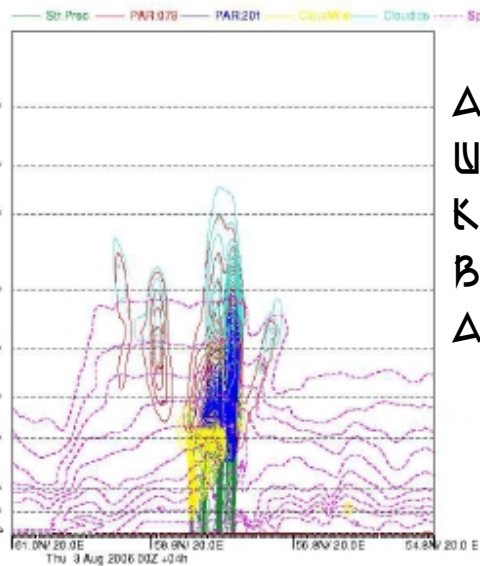

△△△△△
△△△
△フ△△
△△△△△
△△△ サア△て△ △△△

20060803 00+04