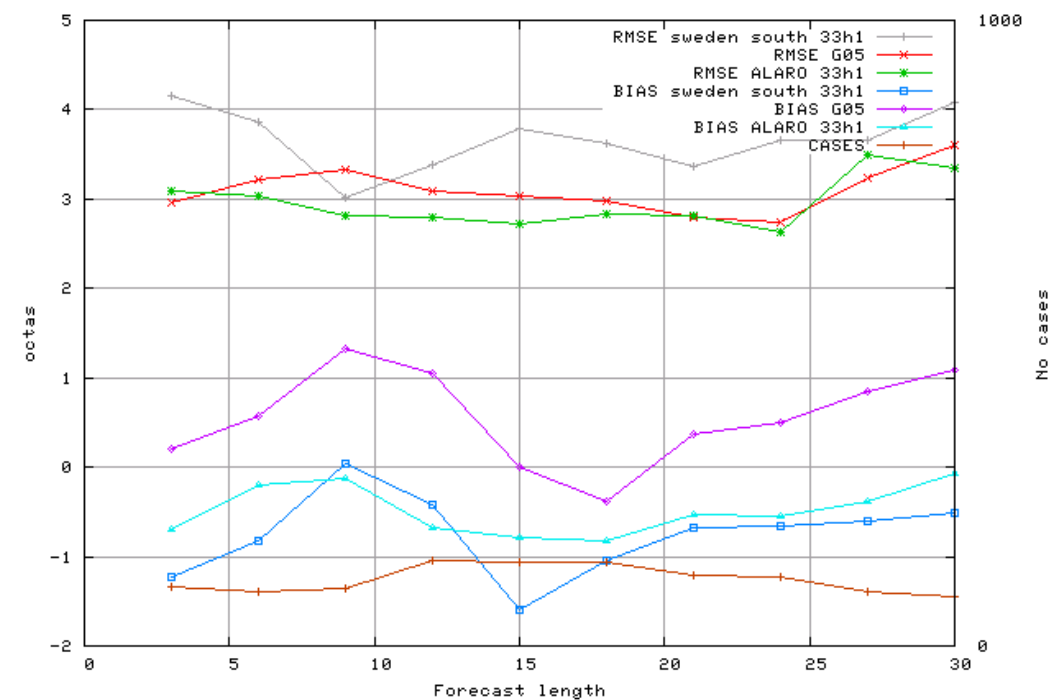

Area: ALL 13 stations
 Cloud cover (octas)
 At (18) + 09 12 15 18 21 24 27 30 Window: 24h

Area: ALL using 13 stations
 Period: 200807
 Cloud cover (octas) Hours: (18)

Area: ALL using 13 stations
 Period: 200808
 Cloud cover (octas) Hours: (18)

Area: ALL using 13 stations
 Period: 200809
 Cloud cover (octas) Hours: (18)

2007081 200 + 13

△よ△アロ ㊦㊦㊦㊦ ㊦㊦

2007081 200 + 13

△アロ㊦㊦ ㊦㊦㊦㊦ ㊦㊦

㊦㊦△△
㊦㊦㊦㊦㊦㊦ 1㊦㊦㊦

㊦㊦㊦㊦㊦ ㊦㊦㊦㊦㊦㊦

Area: ALL 52 stations
Precipitation
At (18) + 12 24