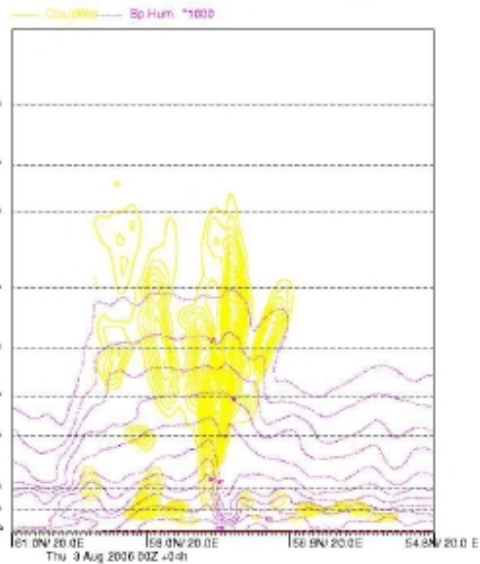

△フ△△

03 Aug 2006 03:00 UTC + 4h valid time: 03 Aug 2006 04:00 UTC