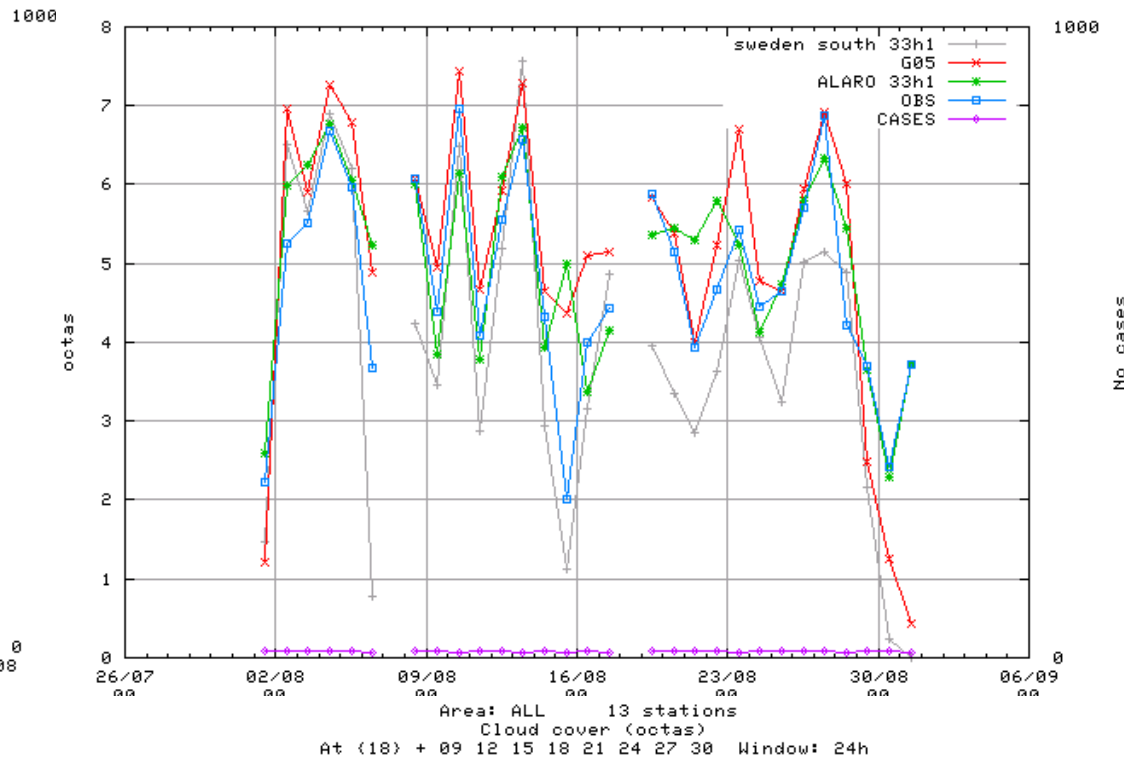

Area: ALL using 13 stations
 Period: 200809
 Cloud cover (octas) At (18) + 09 12 15 18 21 24 27 30

Area: ALL 13 stations
 Cloud cover (octas)
 At (18) + 09 12 15 18 21 24 27 30 Window: 24h

Area: ALL 13 stations
 Cloud cover (octas)
 At (18) + 09 12 15 18 21 24 27 30 Window: 24h