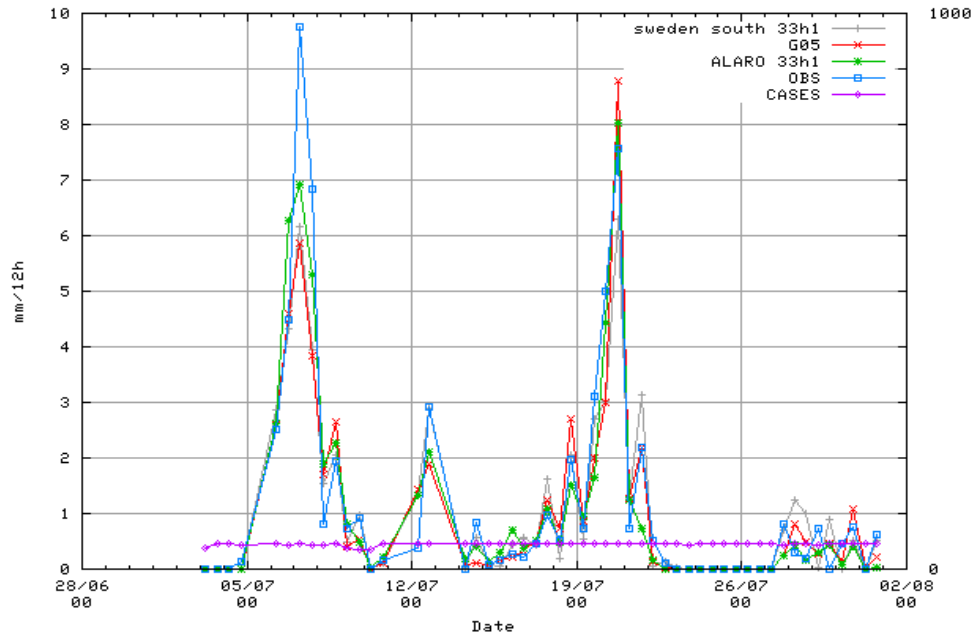

Area: ALL using 13 stations
 Period: 200809
 Cloud cover (octas) Hours: (18)

2007081 200 + 13

△よ△アロ ㊦㊦㊦㊦ ㊦㊦

2007081 200 + 13

△アロ㊦㊦ ㊦㊦㊦㊦ ㊦㊦

㊦㊦△△
㊦㊦㊦㊦㊦㊦ 1㊦㊦㊦

㊦㊦㊦㊦㊦ ㊦㊦㊦㊦㊦㊦

Area: ALL 52 stations
Precipitation
At (18) + 12 24

Area: ALL 52 stations
Precipitation
At (18) + 12 24

Area: ALL 52 stations
Precipitation
At (18) + 12 24

ALARO_NH 20070812

Sun 12 Aug 2007 00Z +13h - Sun 12 Aug 2007 00Z +12h
valid Sun 12 Aug 2007 13Z

AROME_KPREK 20070812

Sun 12 Aug 2007 00Z +13h - Sun 12 Aug 2007 00Z +12h
valid Sun 12 Aug 2007 13Z

Total Precip.

Sun 12 Aug 2007 13Z +00h
valid Sun 12 Aug 2007 13Z

△よ△アロ ㊦㊦㊦
㊦㊦

△アロ㊦㊦ ㊦㊦㊦
㊦㊦

ア△㊦㊦

㊦㊦㊦㊦㊦㊦㊦㊦

㊦㊦㊦㊦㊦㊦㊦

SAL – Structure Amplitude Location

Problematic aspects of grid point based error scores

SAL – Structure Amplitude Location

AROME 20080901-20080930 18UTC, 3h acc precip +09 and +15, #OB<20, sumOB<4000

ALARO 20080901-20080930 18UTC, 3h acc precip +09 and +15, #OB<20, sumOB<4000