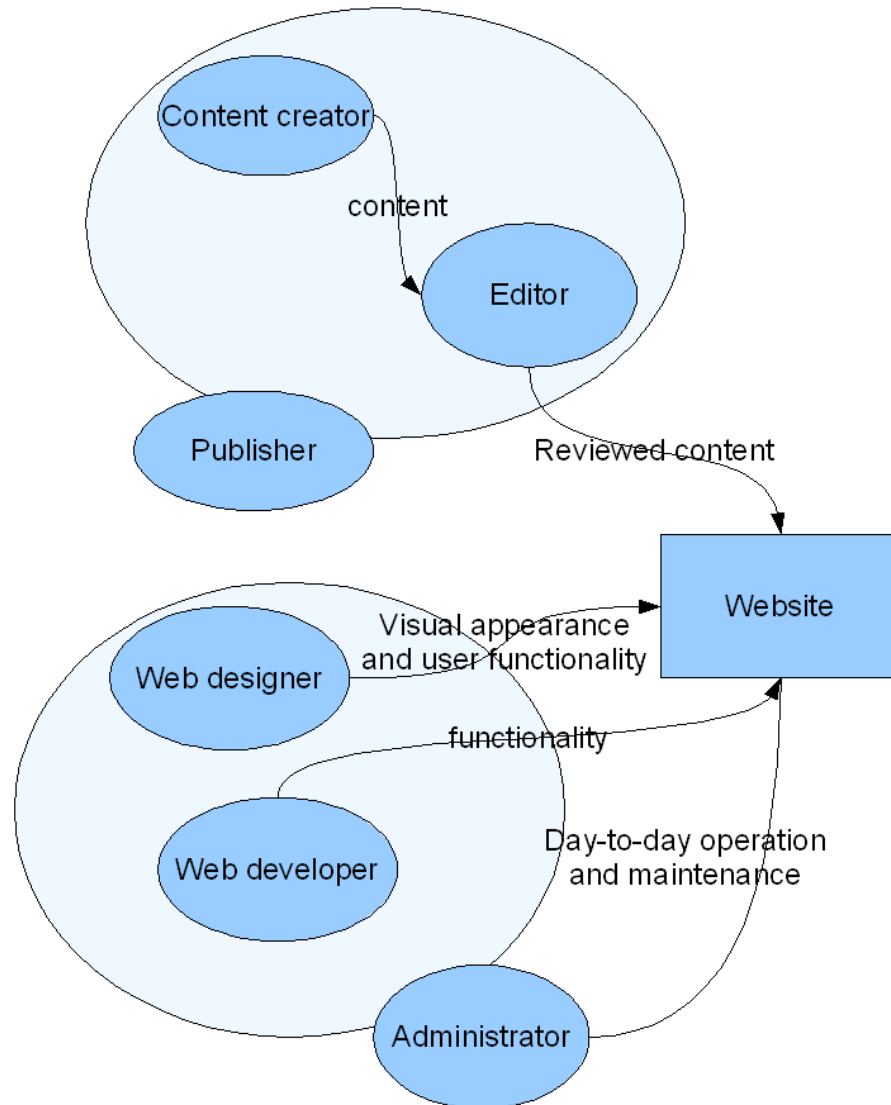

Roles

Website roles