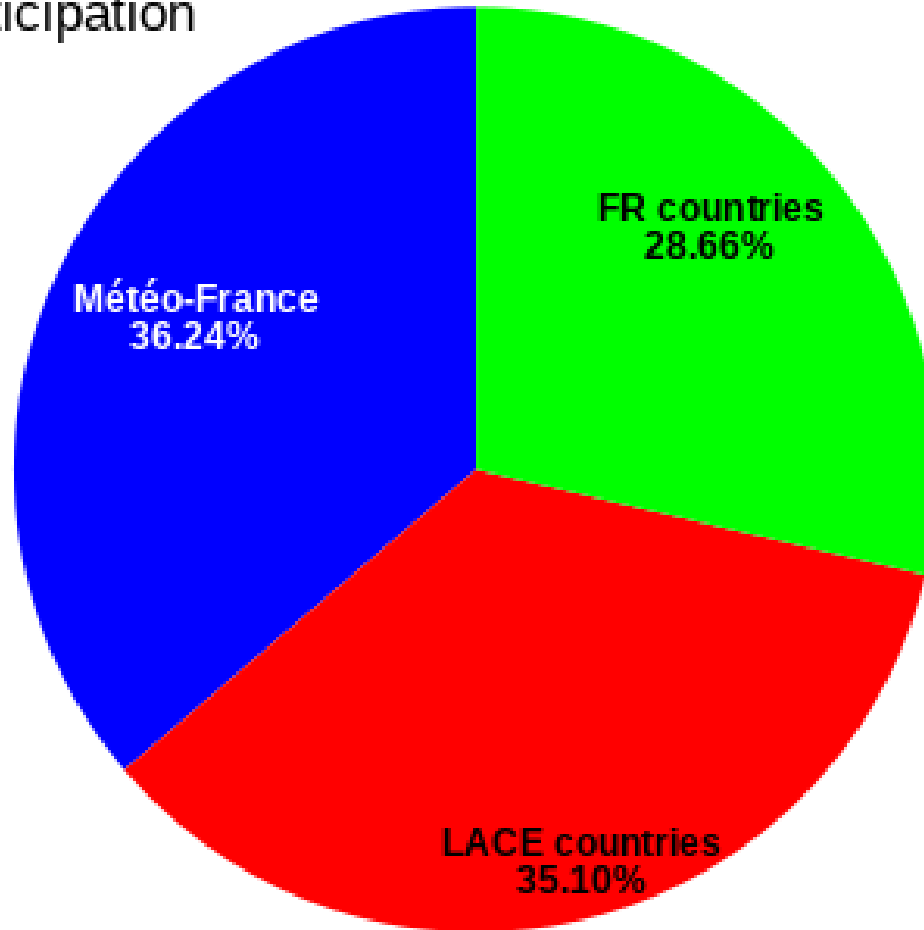

7 manpower

Participation in the ALADIN project since 1991

Breakdown
of the
manpower
by
Partner

7 manpower

Total participation in the ALADIN project

Evolution of the yearly Full Time Equivalent (green)

7 manpower since 1991

Total
Participation

7 manpower

ALADIN participation during MoUs period