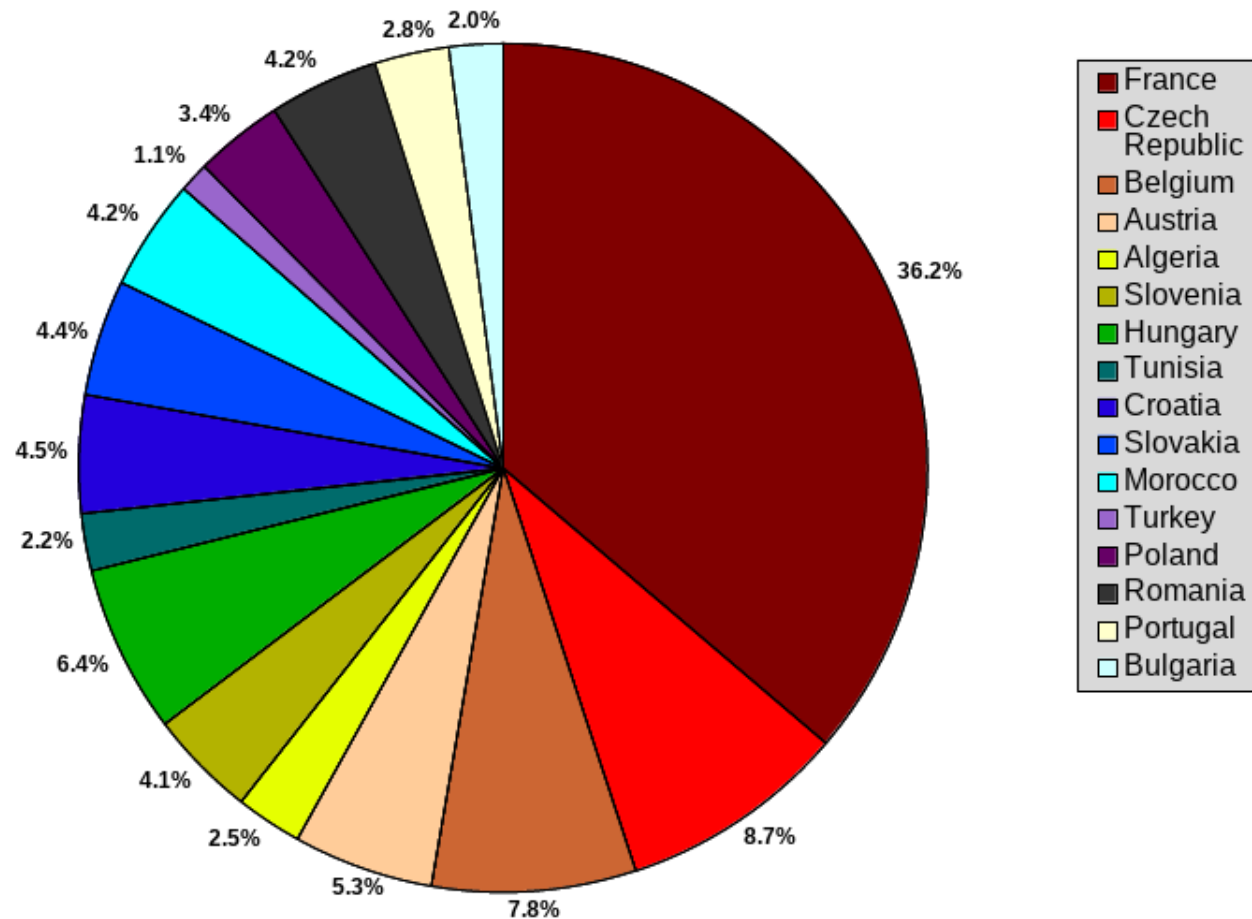

7 manpower

Participation in the ALADIN project since 1991

Breakdown
of the
manpower
by
Partner

7 manpower

Total participation in the ALADIN project

Evolution of the yearly Full Time Equivalent (green)

7 manpower since 1991

Total
Participation

7 manpower

ALADIN participation during MoUs period